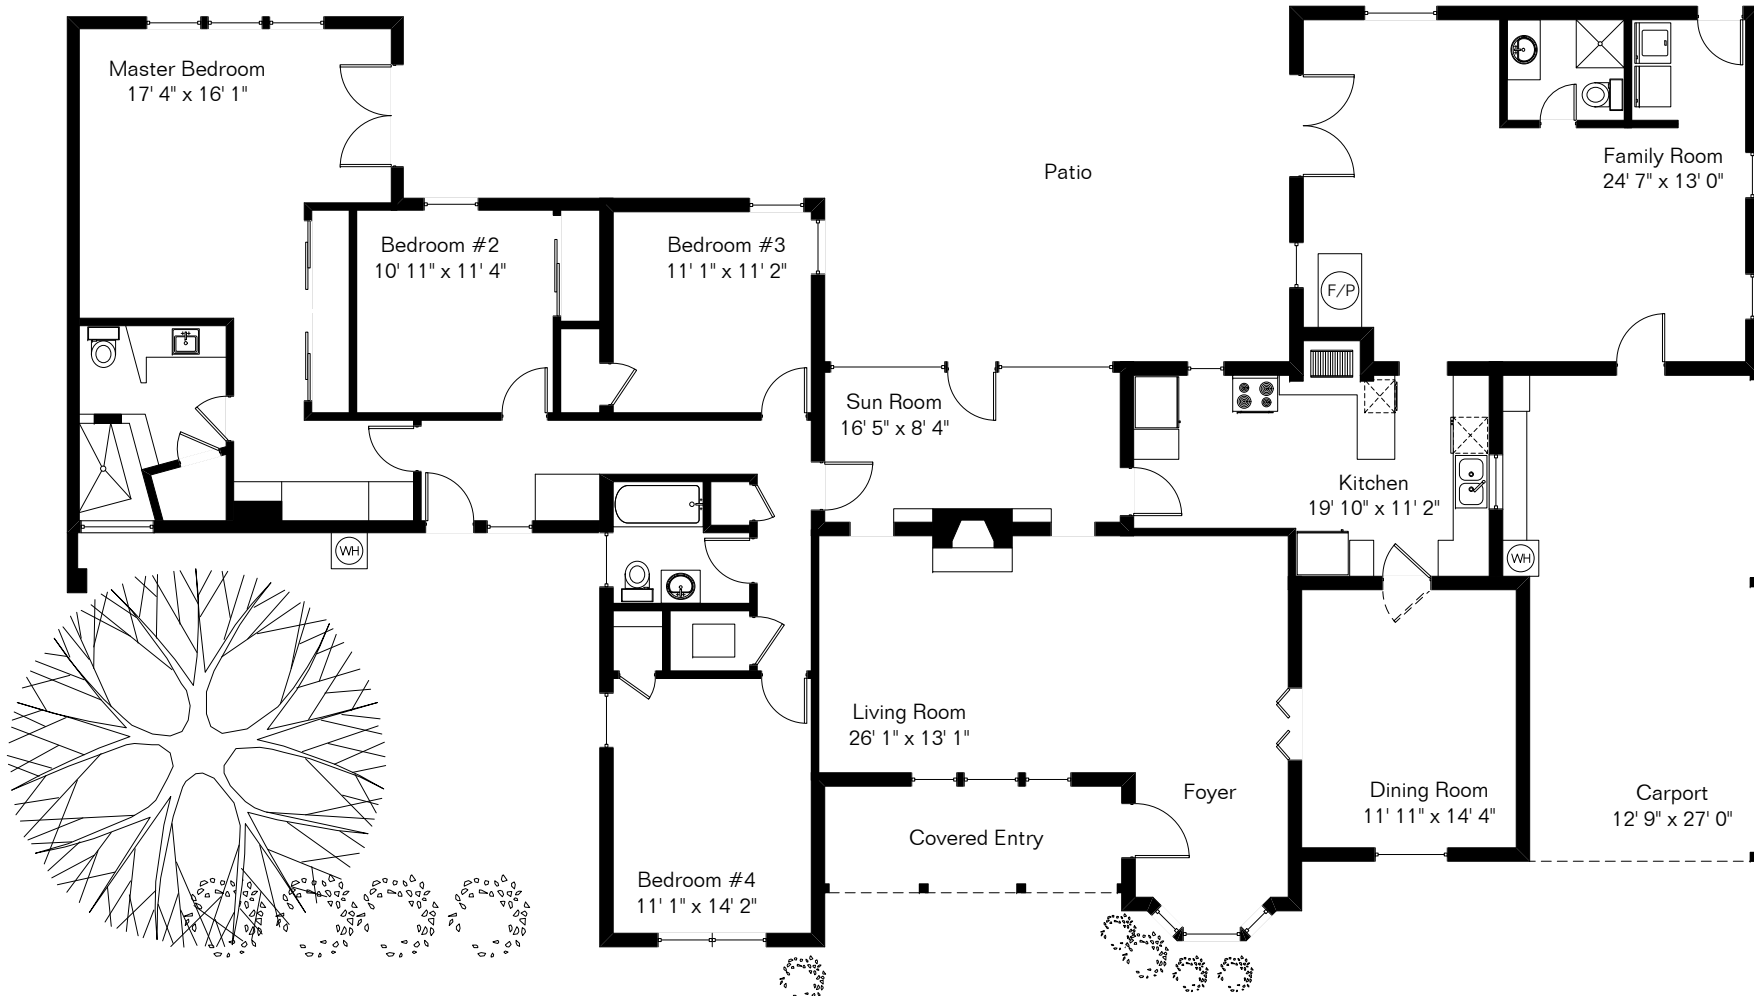

The square footages and room size information are deemed to be reliable but are not guaranteed and should be independently verified.

# 2315 E Lind Rd

Site Visit April 2016

Copyright 2016 Floor Plans First! LLC  
All Rights Reserved.

Living Area 2,821 Sq Ft

[www.FloorPlansFirst.com](http://www.FloorPlansFirst.com)

Toll Free (877) 887-1500  
Voice (520) 881-1500  
Fax (520) 791-7701

Floor Plans First!  
See the Floor Plan First!